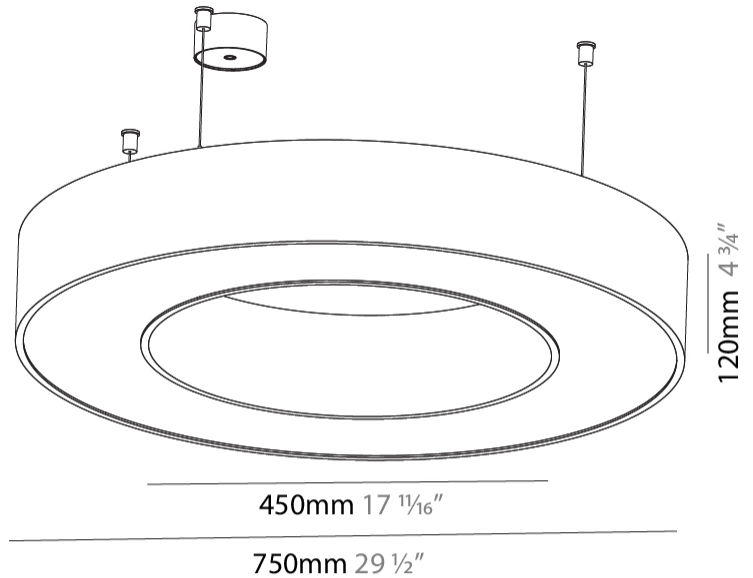

GENERAL

Series: Glorious
Subseries: Glorious 150
Partner: Prolicht
Division: Architectural
Installation: Suspension
Product Type: Pendant
Mounting Location: Ceiling
Light Distribution: Direct

PHYSICAL

Shape: Round
Diameter (mm): 750
Diameter (in): 29 1/2
Height (mm): 120
Height (in): 4 3/4
Max. Overall Height (mm): 2120
Max. Overall Height (in): 83 7/16
Weight (kg): 7.062
Weight (lbs): 15.56
Diffuser: [PMMA - Opal or Micro-Prism](#)
Fixture Finish: [SSR / BKV / CWI / CRY / HAB / UFT / ITA / RUA / FTG / MYG / LOD / PUS / FRO / FUP / KIA / POP / BLS / SPG / MEY / GOH / CHC / COM / ABZ / JAG / OBR / MOS / ROR](#)
Fixture Material: [PMMA / Aluminum](#)

ELECTRICAL

Lamp Type: LED (Zhaga Standard)
Input Wattage (W): 29.4
Total Output Wattage (W): 24 / 19.2 (3500K)
Dimming: [Non-Dimming / Phase Dimming (120Vac only) / 0-10V Dimming](#)
Driver Included: Yes
Driver Location: Integrated
Driver Type: Constant Current
Driver Class: Class 2
Input Voltage (V): 120 - 277
Constant Current (MA): 350 / 600 (3500K)

LED

Color Temperature (°K): [2700 / 3000 / 3500 / 4000](#)
Max. Delivered Lumen (lm): Max 2672
Nominal Lumen (lm): Max 4030
CRI: >90 CRI
Efficiency (%): 65
Lamp Life (hrs): 50000

OPTICAL

RATINGS AND CERTIFICATIONS

Certified By: Certified for North American Standards
IP rating: IP20