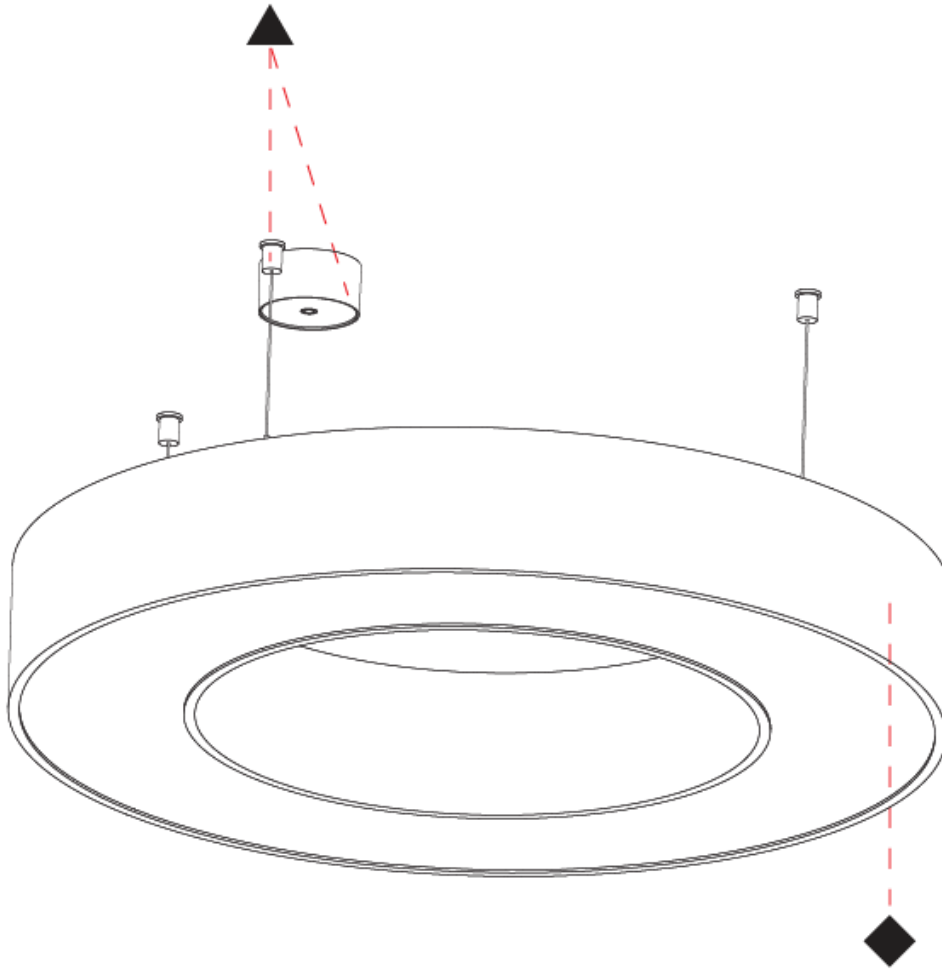

GLORIOUS 150 SUSPENSION

A30297-

PROJECT	_____
TYPE	_____
SPECIFIER	_____
QUANTITY	_____
DATE	_____

A